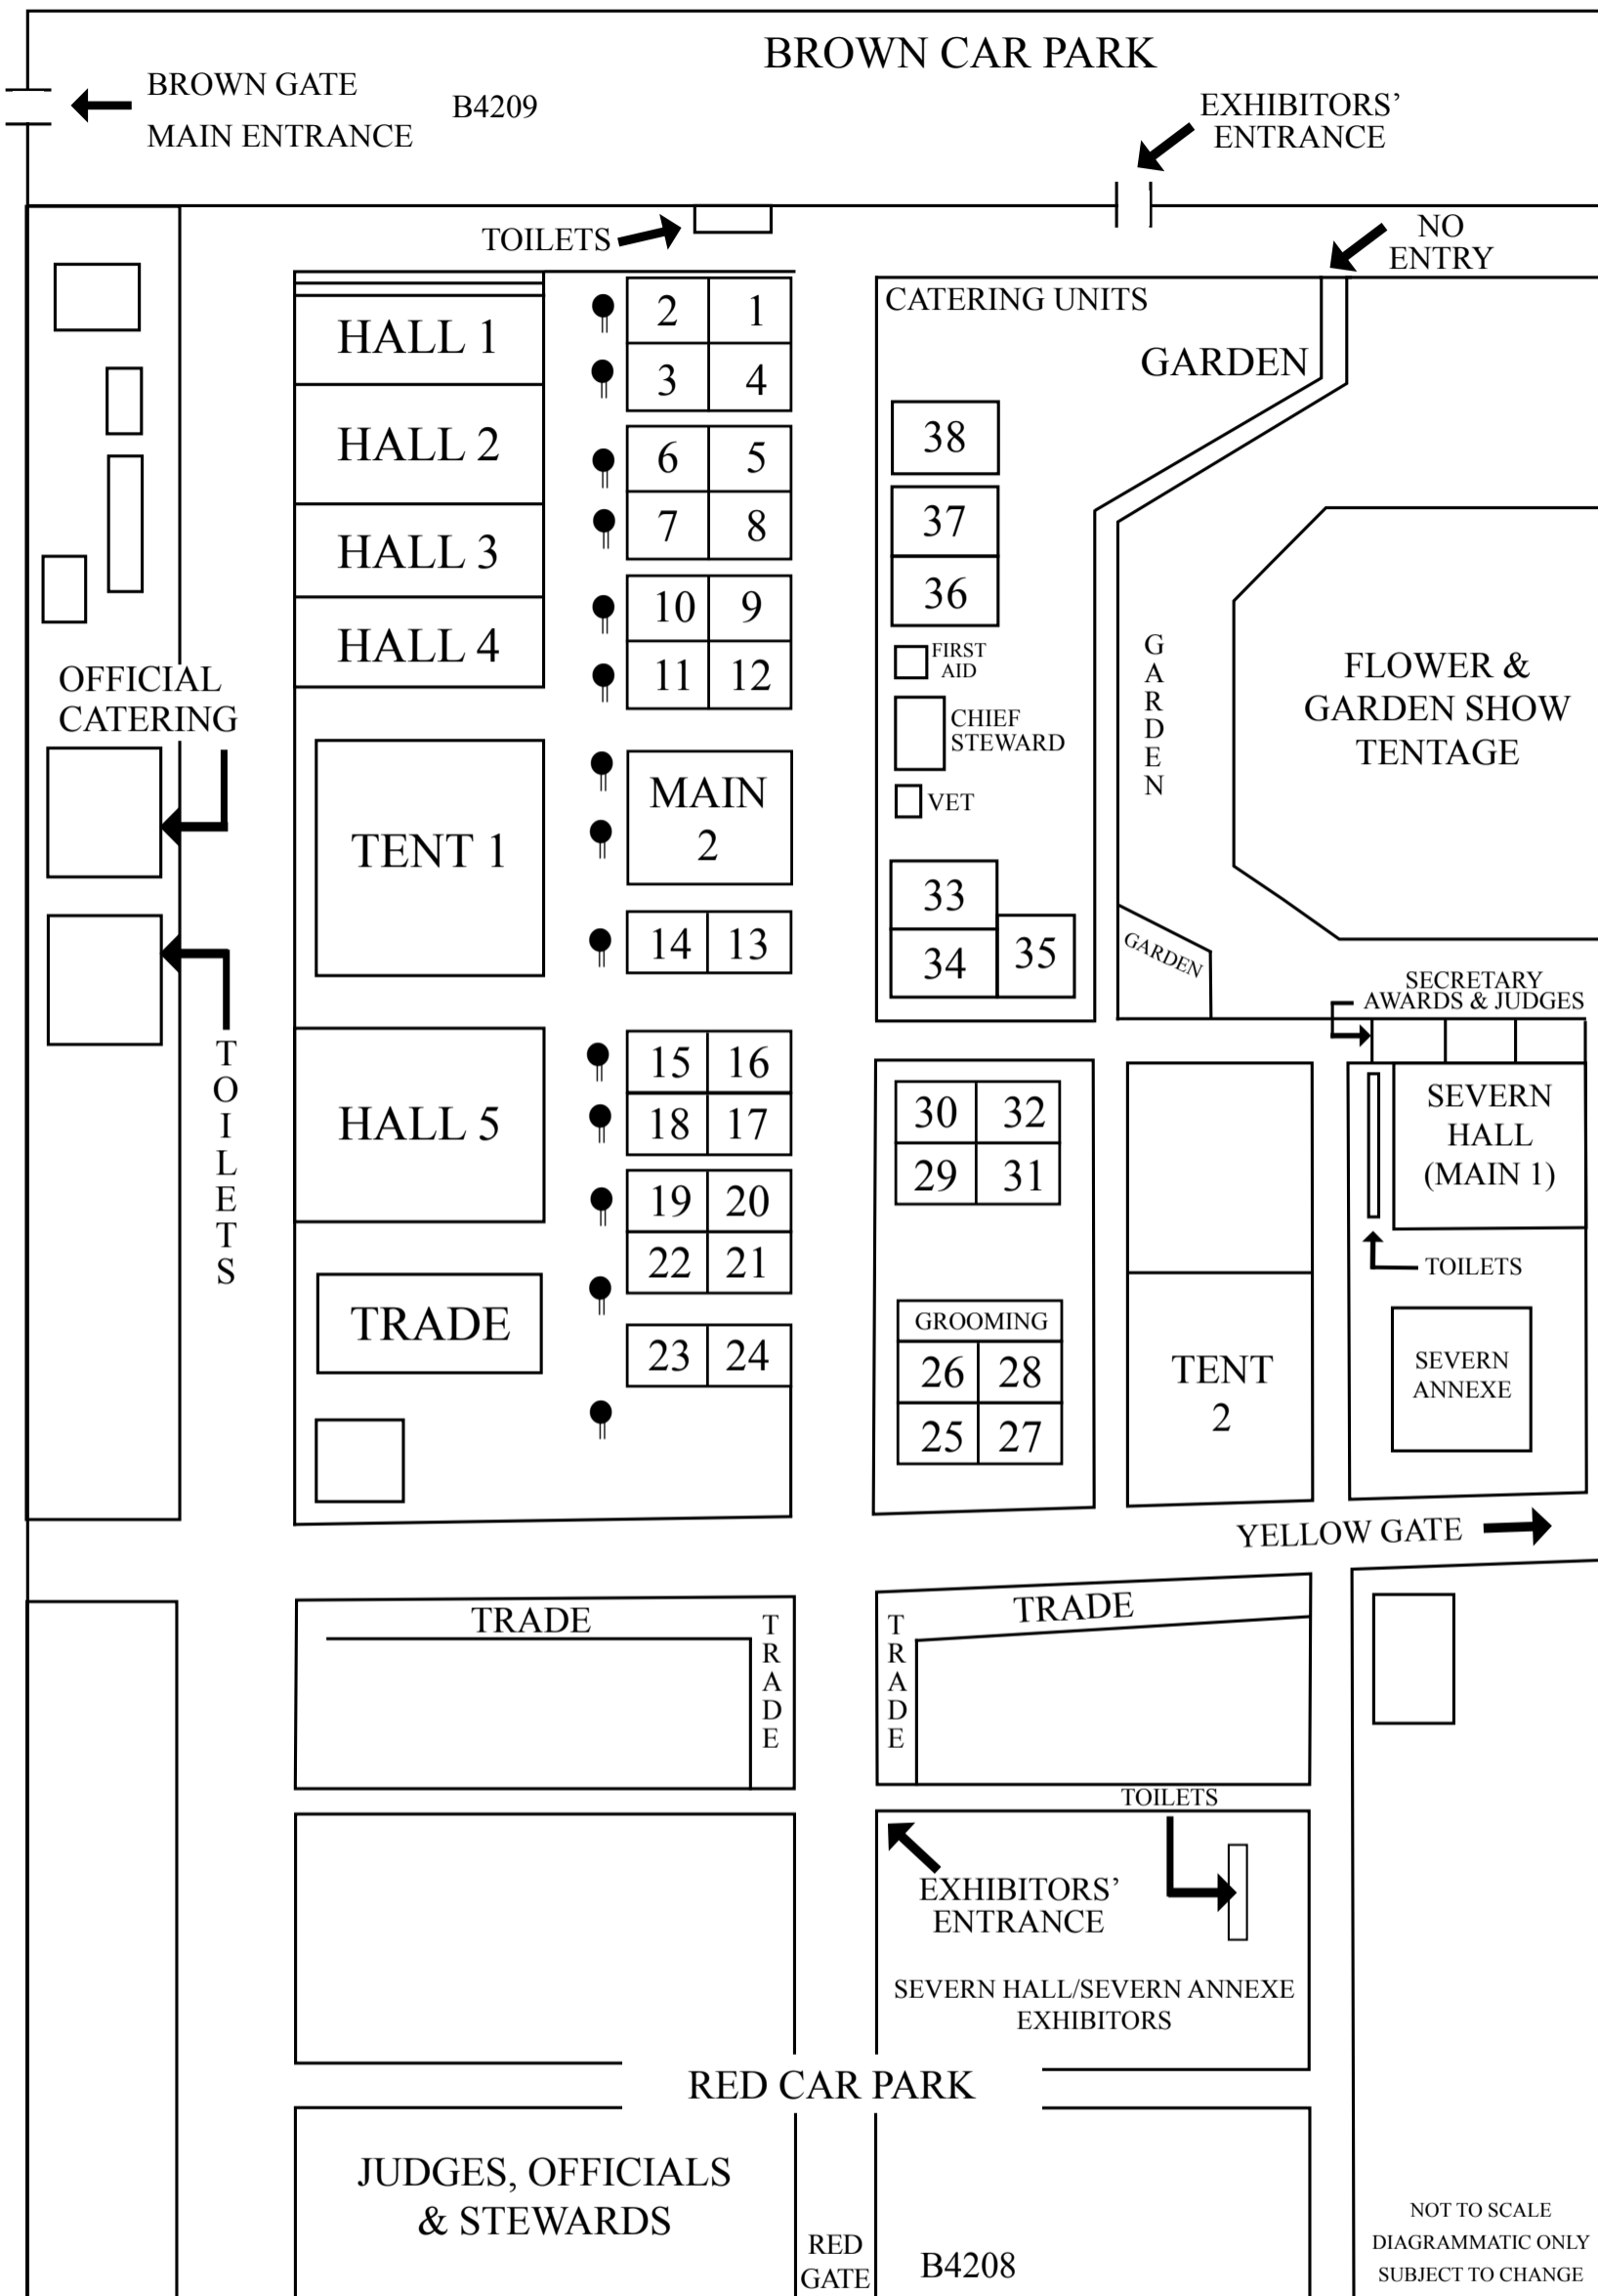

Showground Office Telephone No: 01684 584922 (during show hours only) — Showground Postcode: WR13 6NW

Will those exhibitors who have the benefit of a carpeted Benching/Ring area please endeavour to ensure that they do not cause any damage to the surface.

ALL BREEDS WHICH HAVE THEIR OWN CLASSIFICATION HAVE WET WEATHER ACCOMMODATION ADJACENT TO THEIR BENCHING AREA

It is encouraged that cages and crates are fixed on the benches
- if they are not then they should be clearly marked with the exhibitor's name and/or ring number.